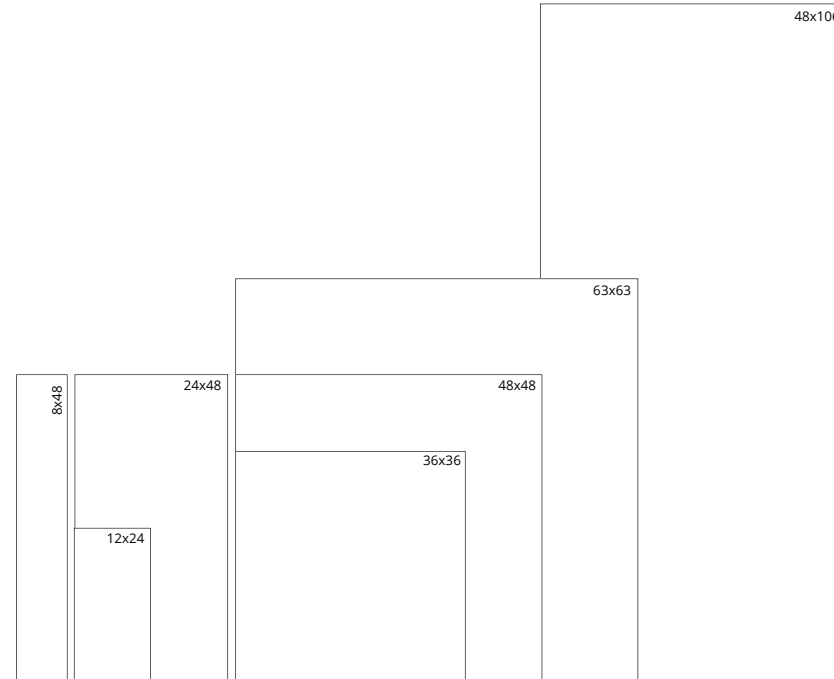

Porcelain Tiles

Available Edges

RECTIFIED

PRESSED

Available Finishes

POLISHED

MATTE

GLOSSY

EXTERIOR

3D RELIEF