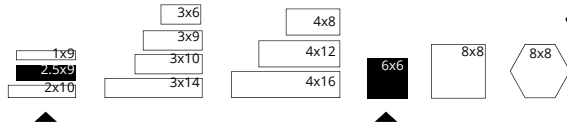

Available Sizes

Small Formats / Wall Tile