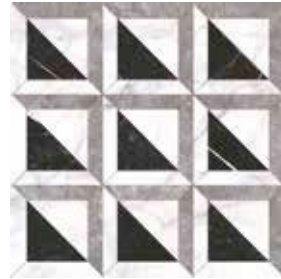

Valor

Main features | Características principales

Porcelain / Porcelánico   Rectified / Rectificado   Thickness 10 mm / Espesor 10 mm   19% Recycled / 19% Reciclado   ChromPlus   3d InkTech

Valor Oblong Natural
59,55x59,55 cm -
23.45"x23.45" **G-3180**