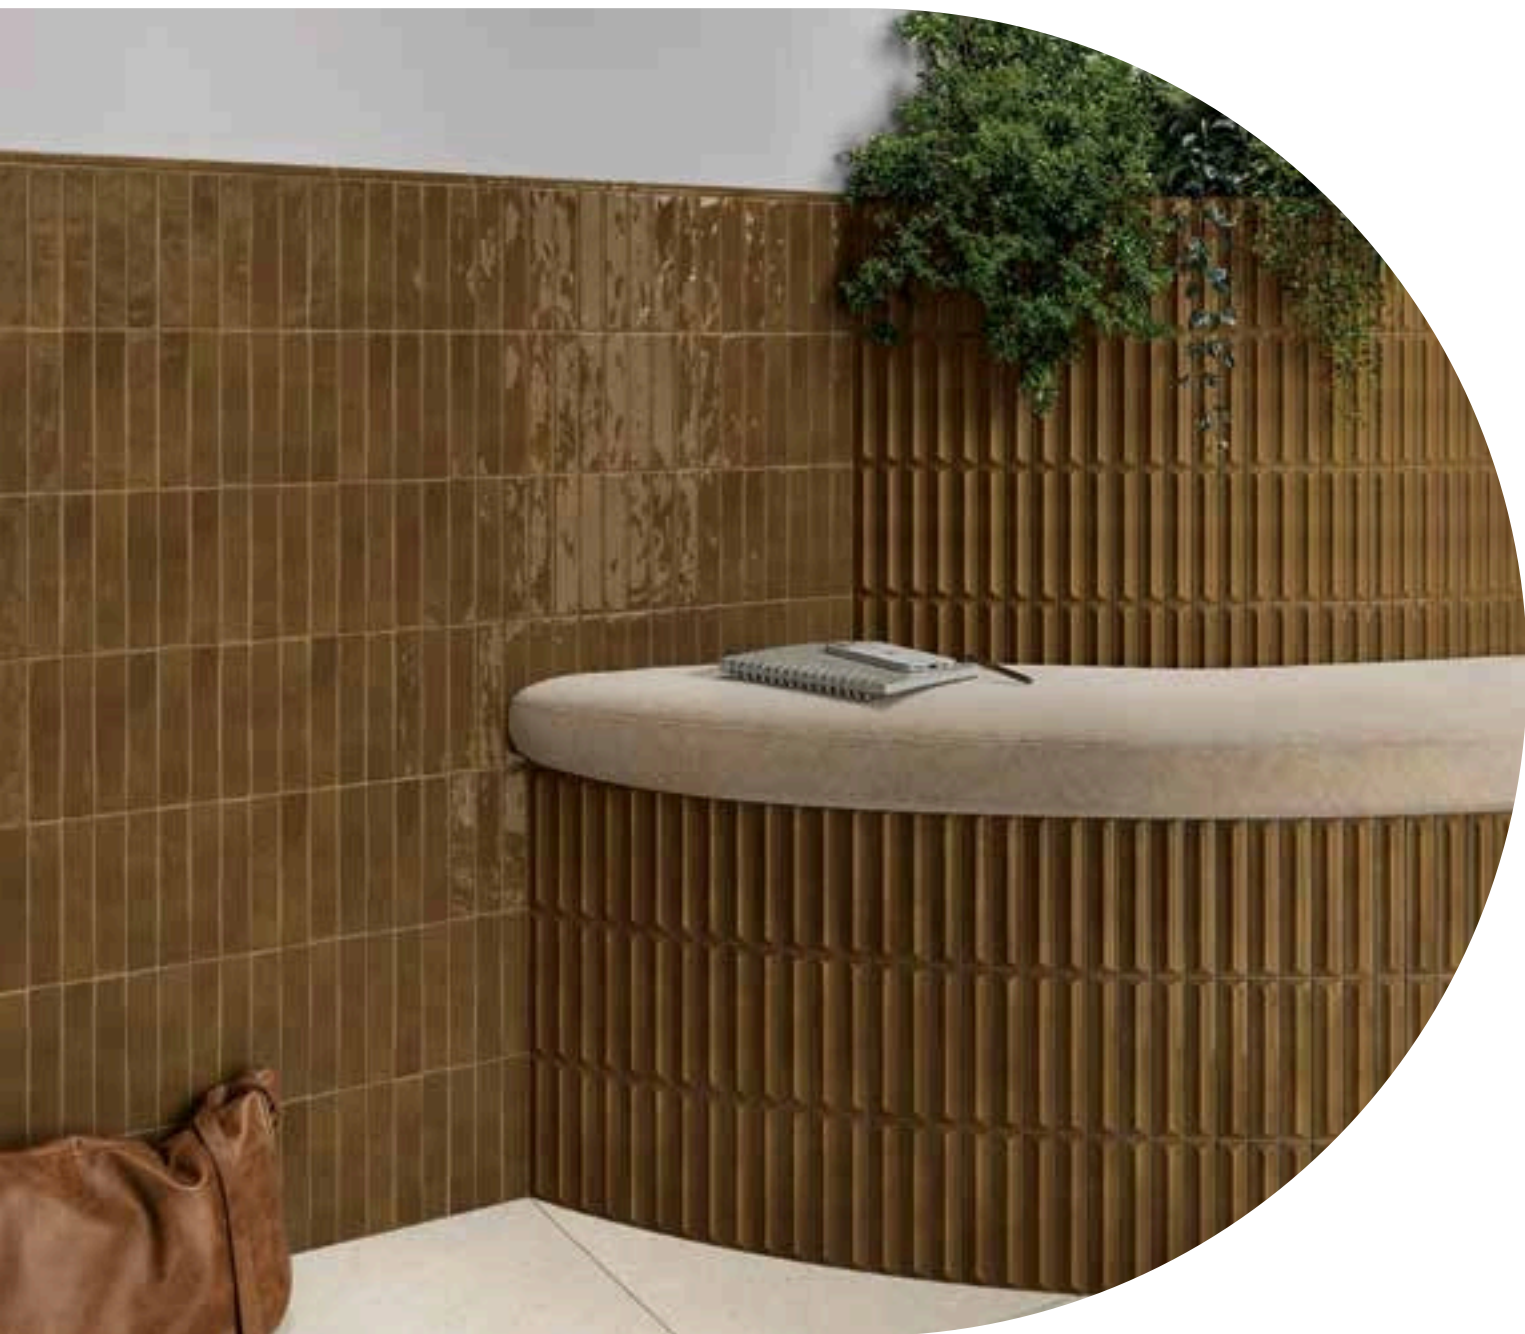

“Each line holds an intention.  
Each shadow, a secret.”

**Osmosis** Rose  
**Osmosis Rounded Edge** Rose

“Art Deco reimagined in ceramics: geometry, light and character.”

**Osmosis** Almond 10%, Olive 15%, Sand 60%  
& Moss 15% (Random composition) Floor:  
Bejmat Square Biscuit (Bejmat Collection)

“Colors inspired by nature, stylized form enhance elegance.”

**Osmosis Butterscotch** **Osmosis**  
**Rounded Edge** Butterscotch *Bench:*  
**Osmosis Wave** Butterscotch

**Osmosis Almond** 60% **Osmosis**  
**Wave** Almond 40%