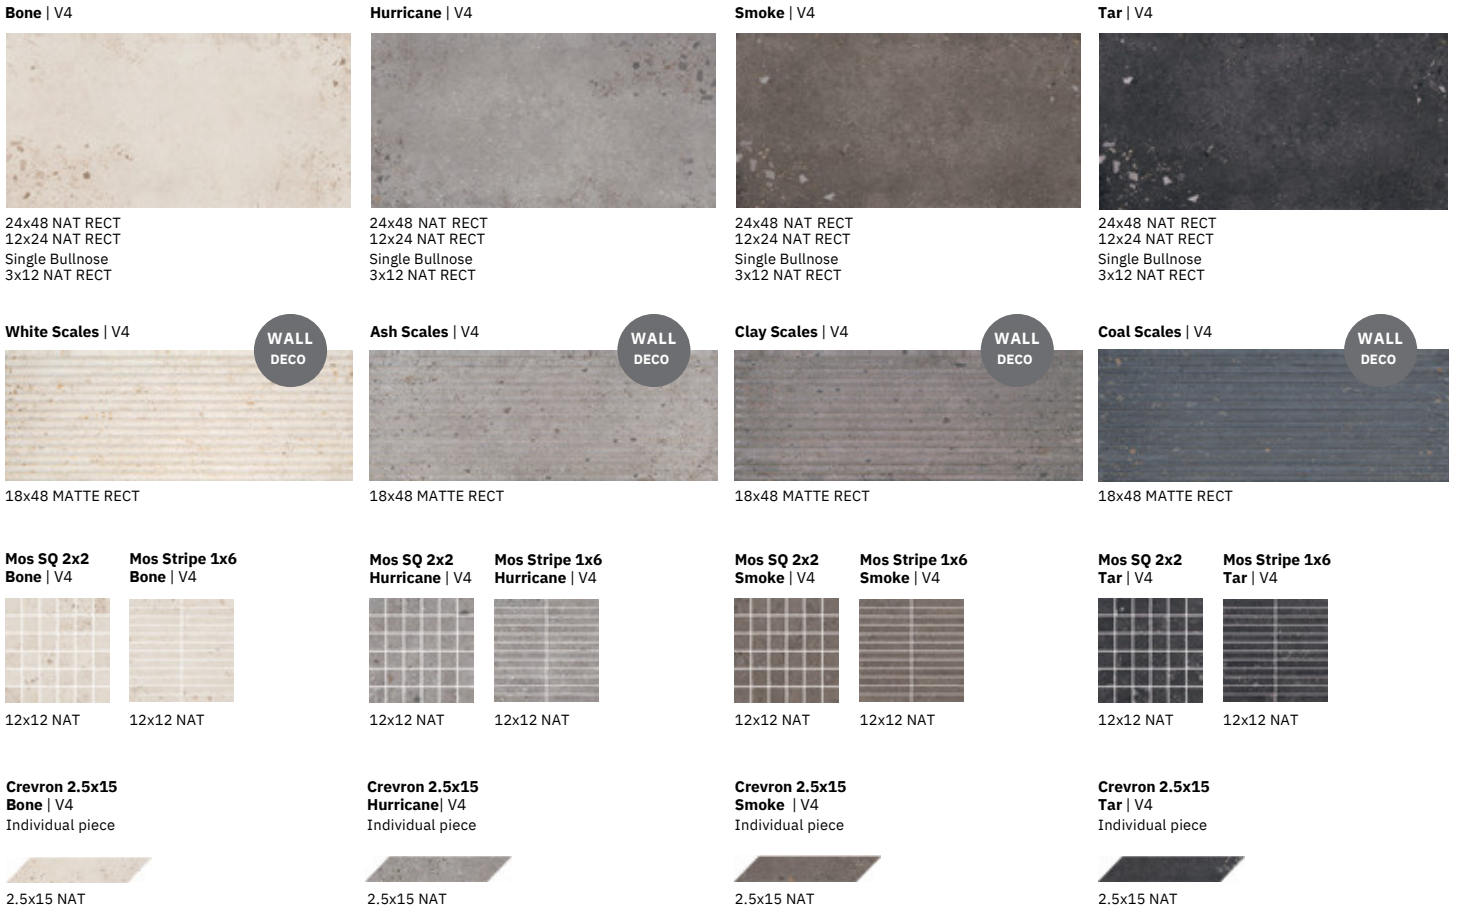

# Scales

Color Body Glazed Porcelain Tile  
Wall Tile

Smoke | Mos | Chevron | Smoke

Inspired by the sleek lines and raw beauty of contemporary architecture, the Scales Collection embodies modernity, sophistication, and practicality. With its handcrafted concrete look and feel, our collection captures the essence of the cosmopolitan urbanite. Scales translates the dynamic energy of city life into a tangible, artistic medium. As you harness the understated elegance of a minimalist city apartment, or refine industrial-inspired workspaces, Scales is here to elevate every design venture. Scales seamlessly integrates into your visions, ensuring each space not only embodies but also subtly intertwines with the vibrant essence of urban living. Scales allows your spaces to echo with the vibrant and ever-evolving narratives of city life. Avail Scales in 4 distinct shades of gray, Scales's concrete is tailor-made, every detail carefully designed to illustrate the fast-paced movement of the city with nuanced precision in each piece. You can feel urban stories unfold at the touch of your hand. Experience the future of contemporary design with the Scales Collection where environments forge an intimate connection between space, material, and the bustling tapestry of urban living. Create environments that intimately connect with the spirited metropolis with Scales.

# Scales

Color Body Glazed Porcelain Tile | Wall Tile