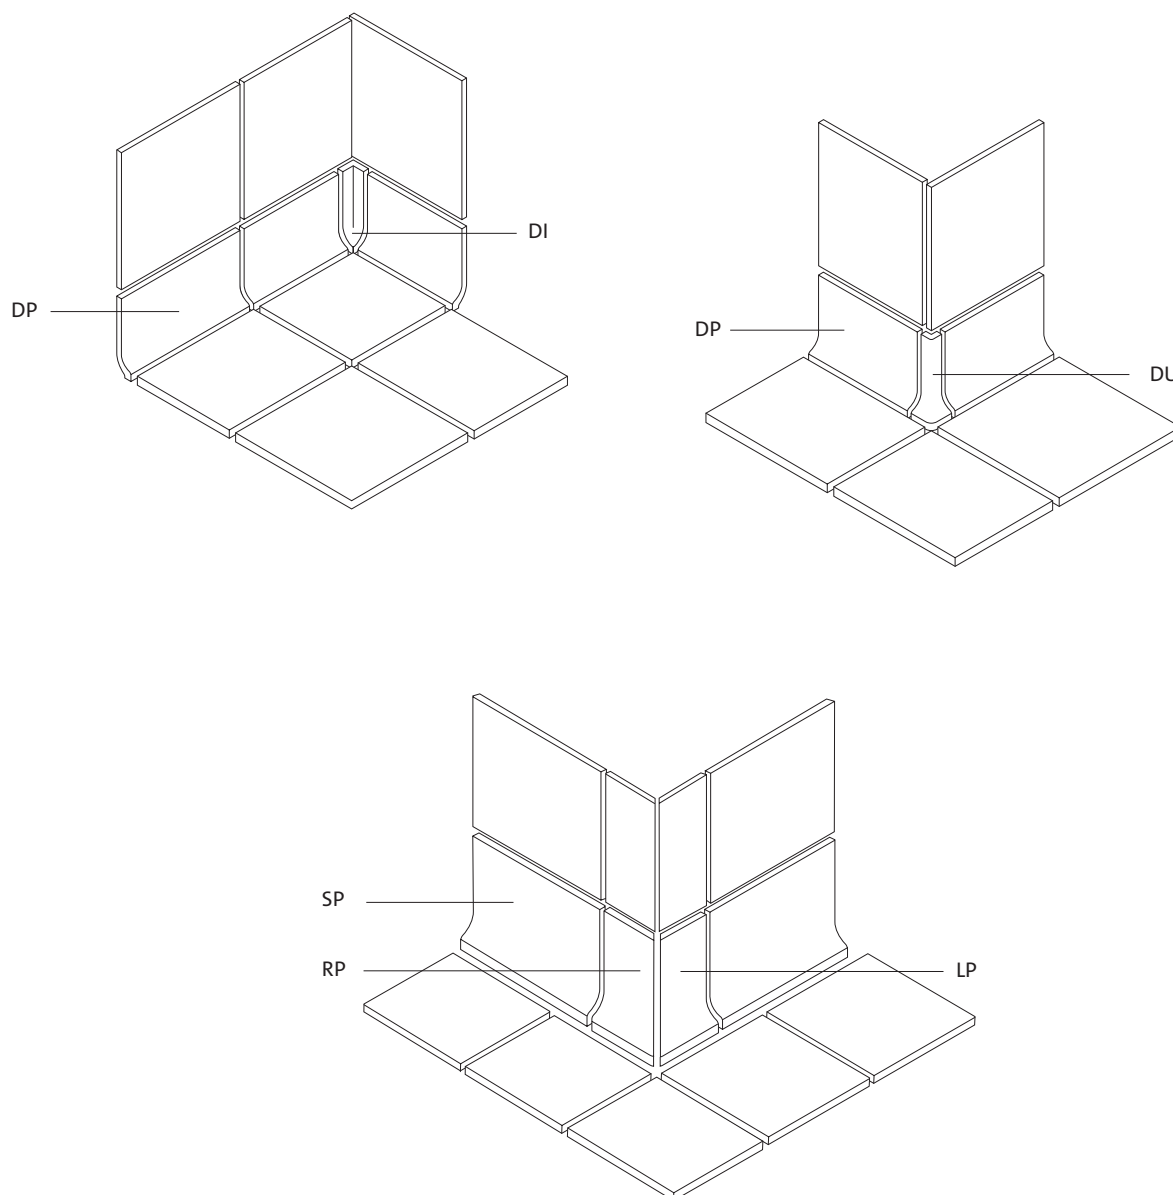

Mosa.

Accessories Scenes

Floor solutions

In addition to wall and floor tiles, Scenes offers matching accessories such as skirtings, and edge and corner finishes for floor tiles.

- DP** thin coved skirting (thin cove base)
- DI** internal angle for DP (inside angle)
- DU** external angle for DP (outside angle)

- SP** coved skirting (cove base)
- LP** outcorner left for SP (corner cove)
- RP** outcorner right for SP (corner cove)