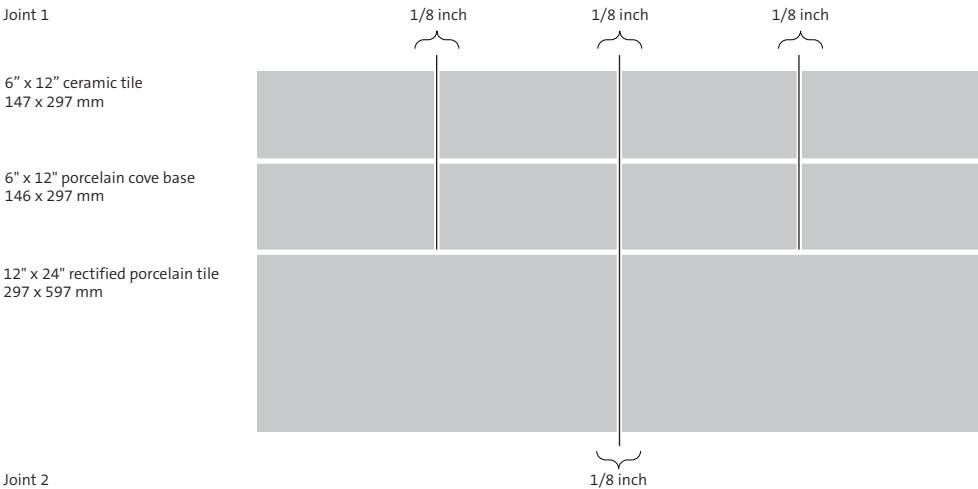

# Precision in modularity

This illustration notes a modular map when marrying a 6" x 6" (15 x 15 cm) ceramic tile with a calibrated 12" x 12" (30 x 30 cm) porcelain tile by way of a 3" x 6" (7.5 x 15 cm) porcelain cove base.\*

This illustration notes a modular map when marrying a 6" x 12" (15 x 30 cm) ceramic tile with a rectified 12" x 24" (30 x 60 cm) porcelain tile by way of a 6" x 12" (15 x 30 cm) porcelain cove base.\*