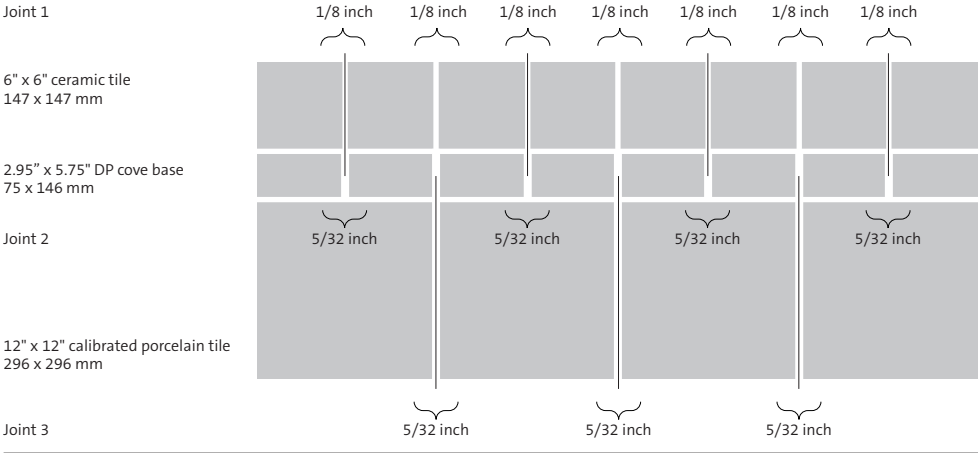

# Precision in modularity

This illustration notes a modular map when marrying a 6" x 6" (15 x 15 cm) ceramic tile with a calibrated 12" x 12" (30 x 30 cm) porcelain tile by way of a 3" x 6" (7.5 x 15 cm) porcelain cove base.\*

This illustration notes a modular map when marrying a 6" x 12" (15 x 30 cm) ceramic tile with a rectified 12" x 24" (30 x 60 cm) porcelain tile by way of a 6" x 12" (15 x 30 cm) porcelain cove base.\*